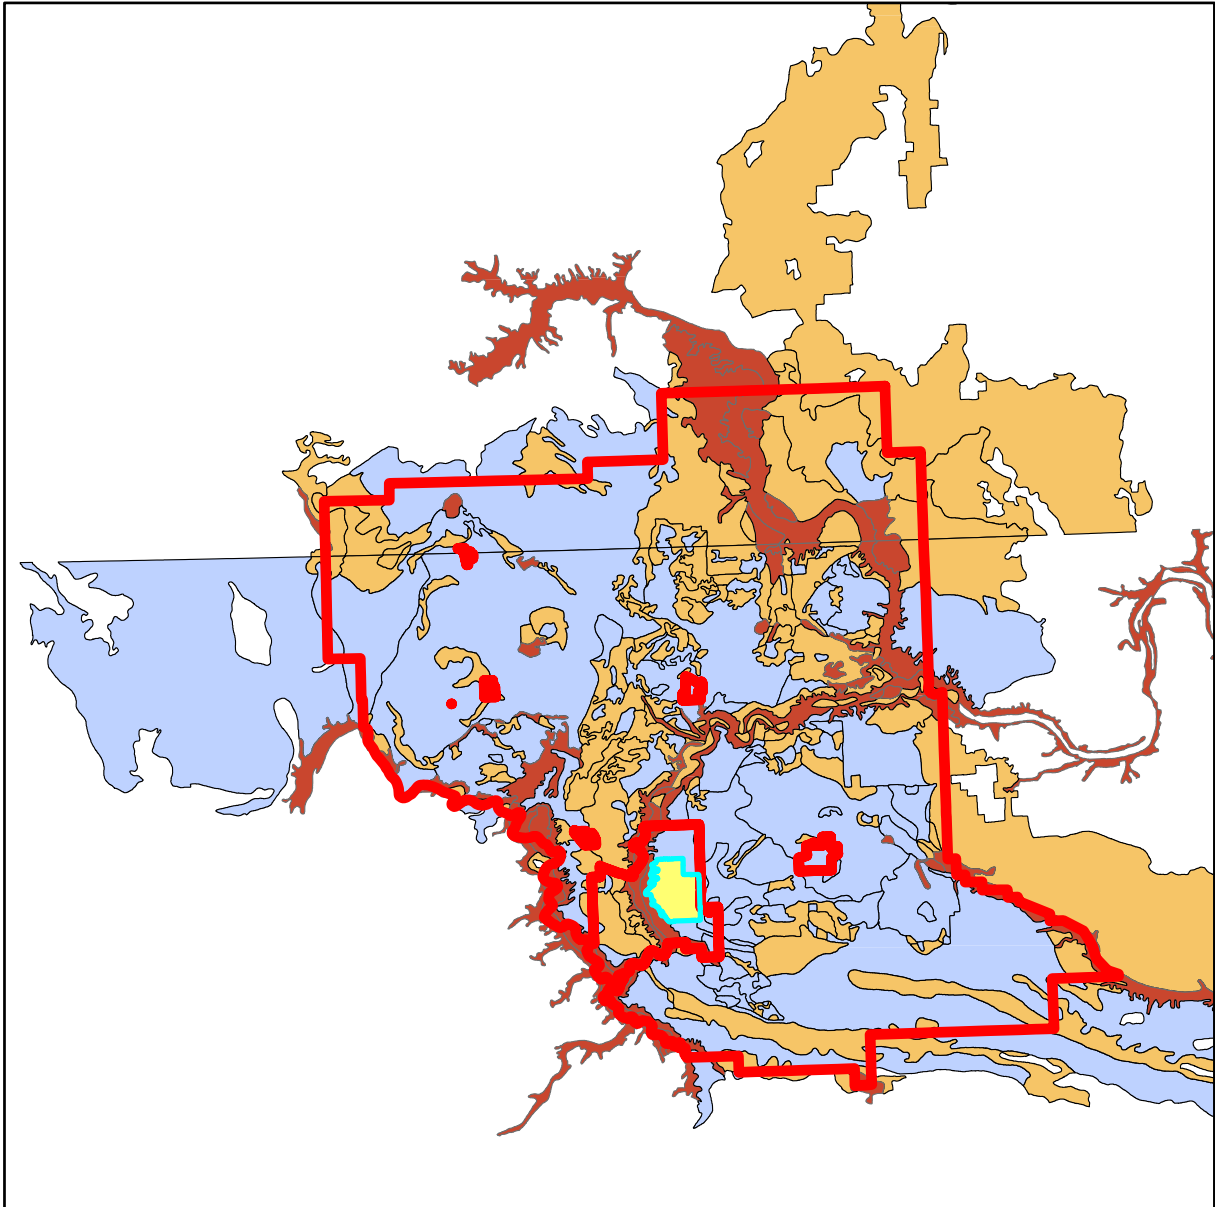

# County of Lethbridge Soil Limitations

## County of Lethbridge Soil Limitations

-  County/Urban Boundaries
- Soil Limitations**
-  Zero to Moderate
-  Moderately Severe to Severe
-  Very Severe to No Growing Capability
-  Urban