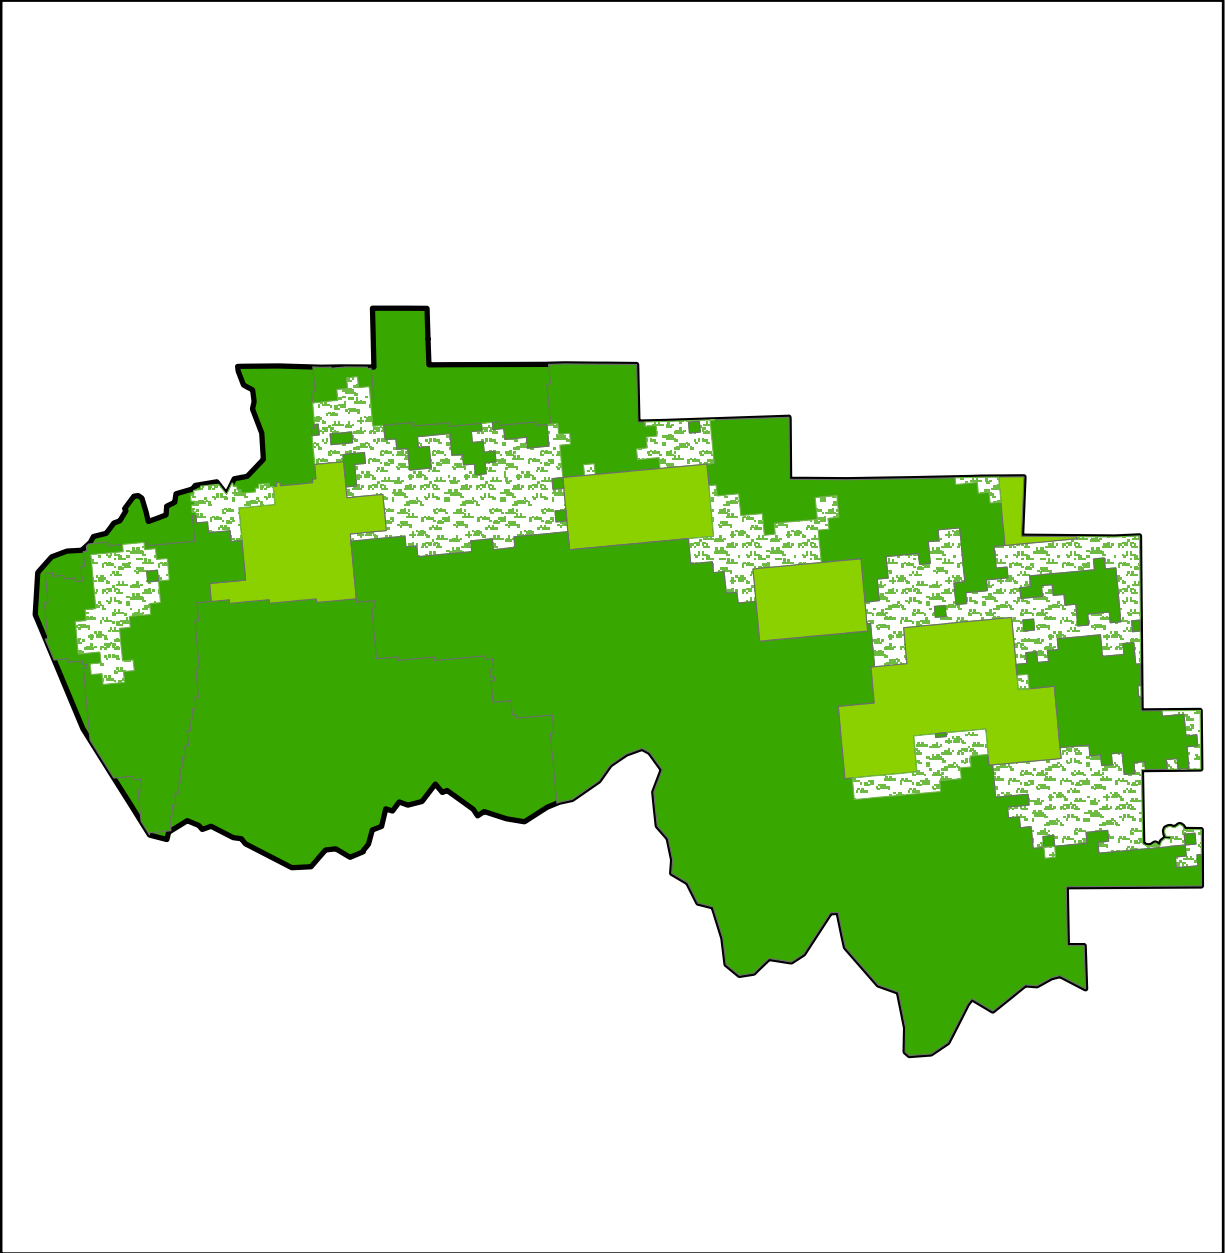

Municipality of Crowsnest Pass Landcover

Municipality of Crowsnest Pass Landcover

Land Coverage

-  Forest
-  Grassland
-  Other lands
-  Trees