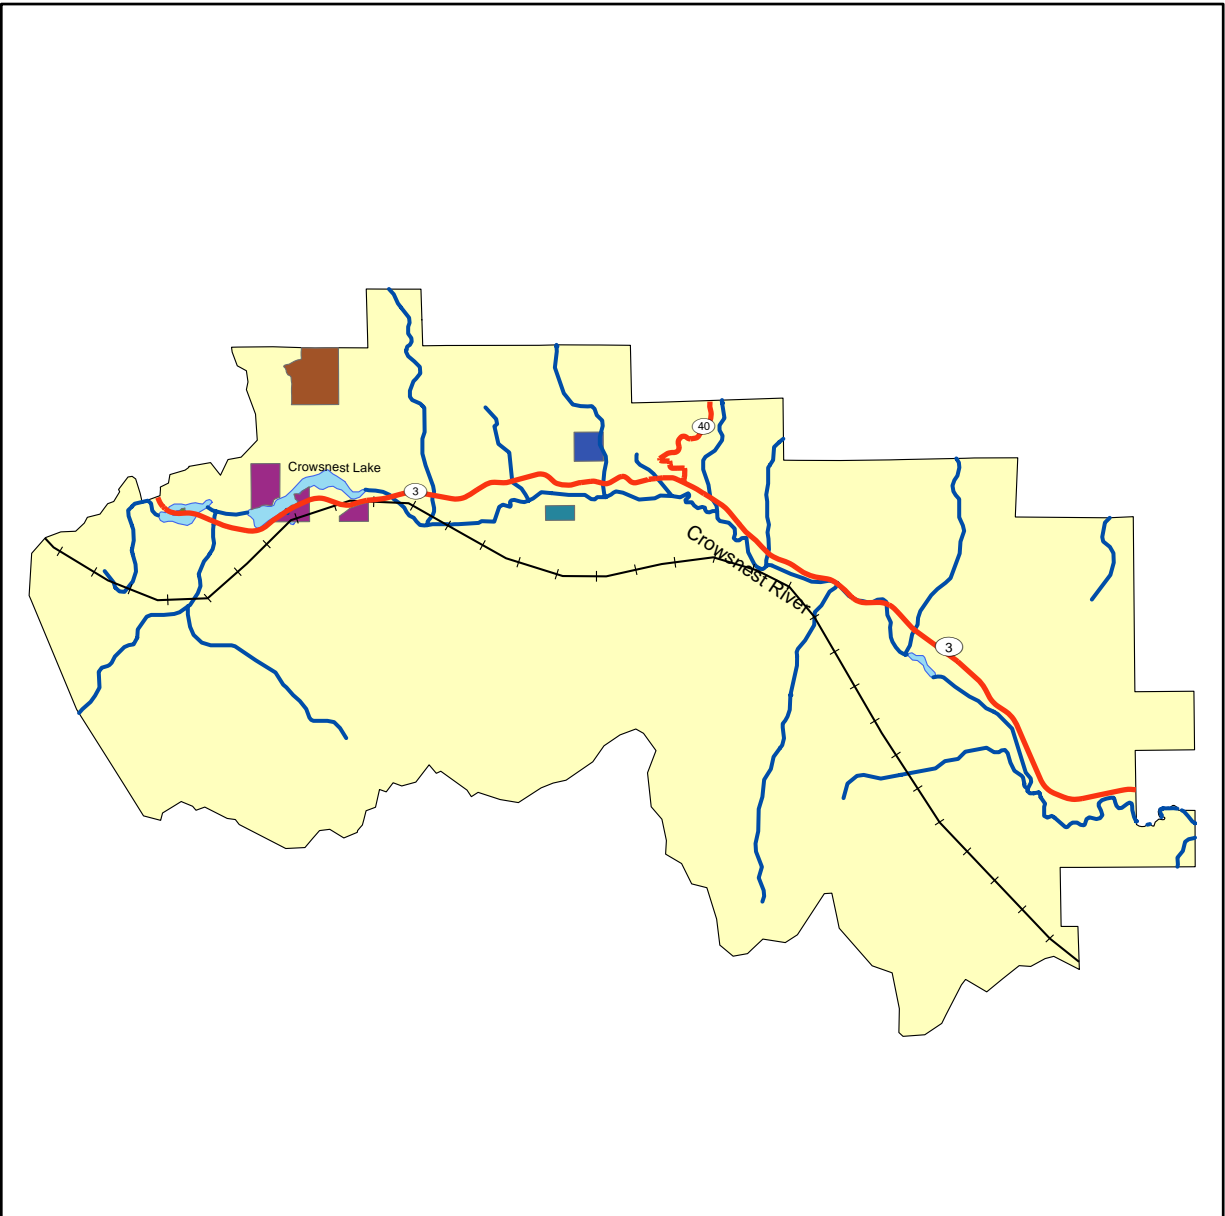

Municipality of Crowsnest Pass Overview

Municipality of Crowsnest Pass Overview

Transportation

— Expressway / Highway

—+—+— Rail

Water Features

— Rivers

— Lakes

Protected Areas

— Coleman

— Crowsnest

— Crowsnest Lake

— Island Lake

— Mt. Tecumseh