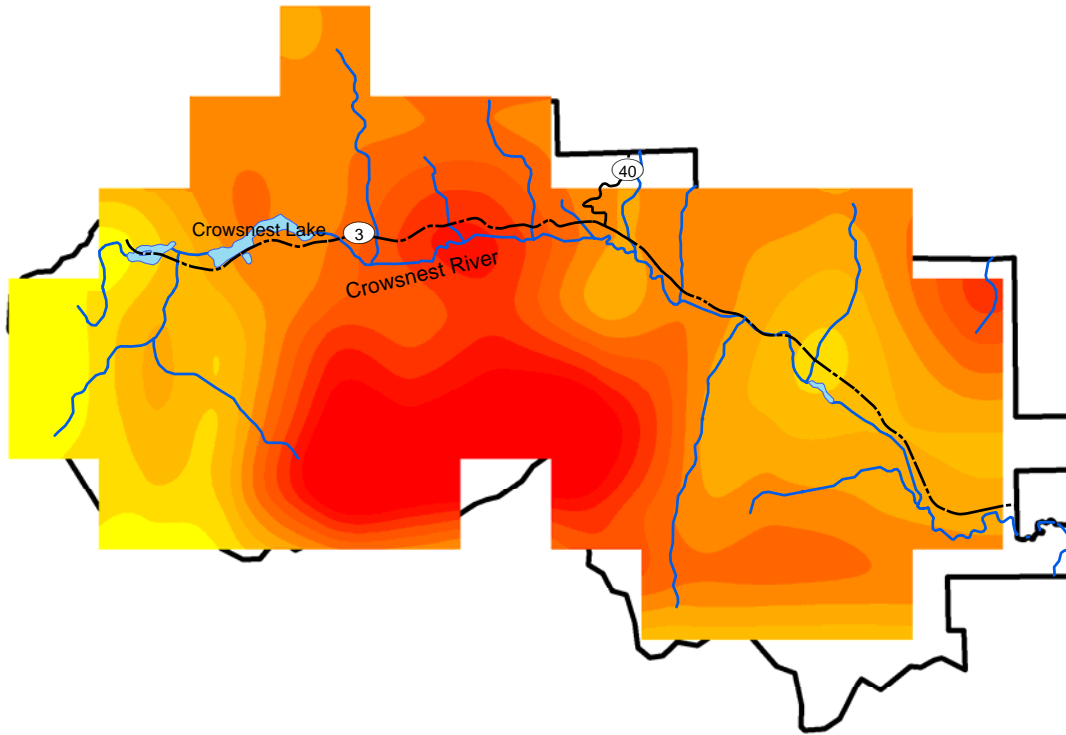

Municipality of Crowsnest Pass Mean Wind Speed (m/s)

Municipality of Crowsnest Pass Mean Wind Speed (m/s)

--- Expressway / Highway

Lakes

Second order Rivers

Mean Wind Speed (m/s)

5.0-5.5

5.5-6.0

6.0-6.5

6.5-7.0

7.0-7.5

7.5-8.0

8.0-8.5

8.5-9.0

9.0-9.5

9.5-10.0