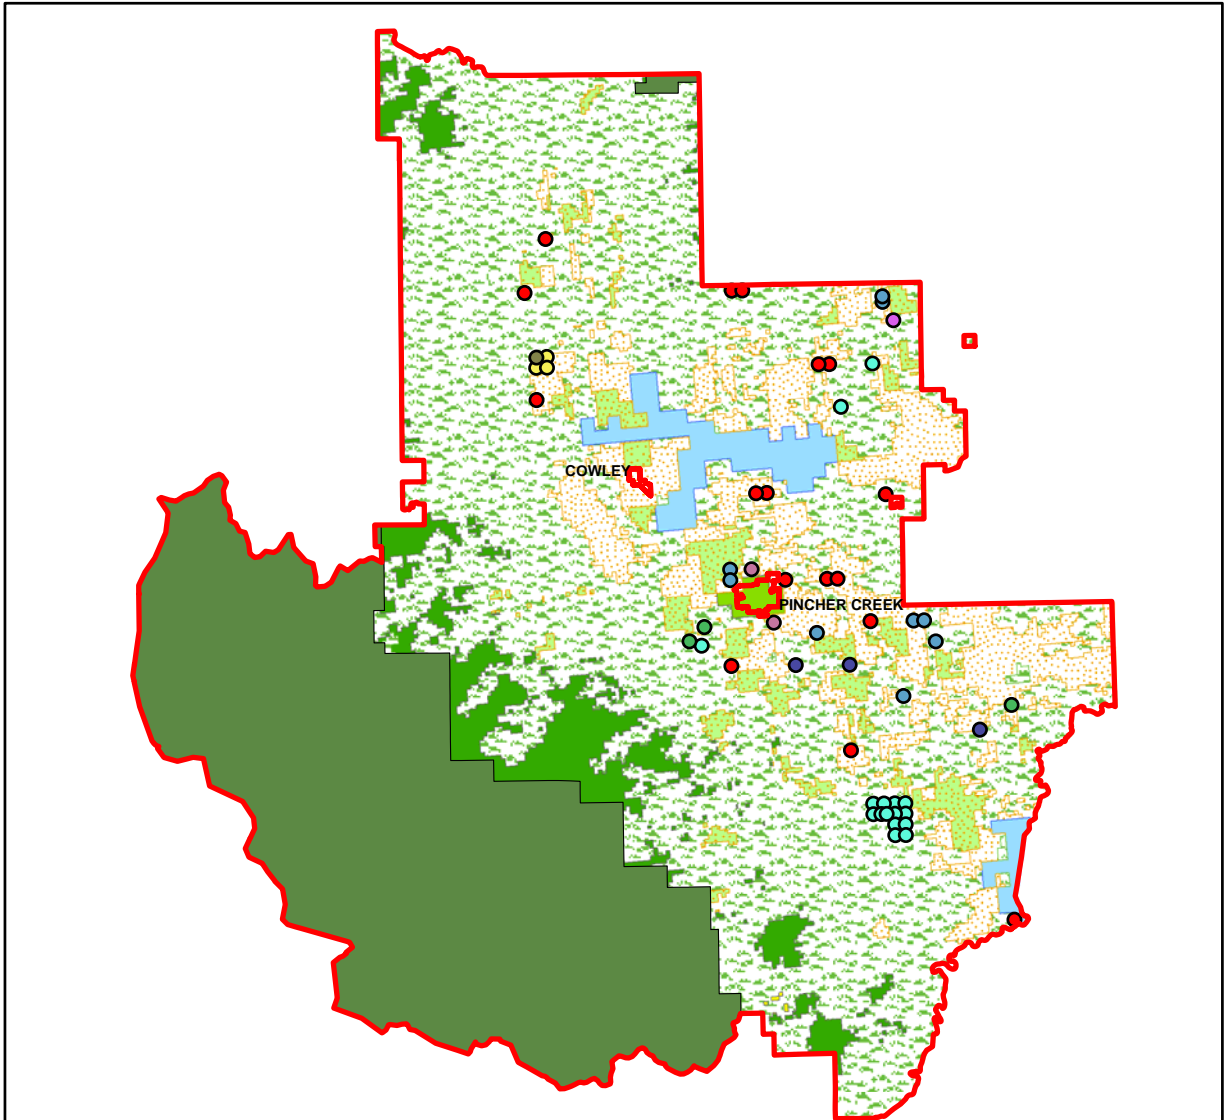

# MD of Pincher Creek Land Cover & Feedlots

## MD of Pincher Creek Land Cover

LandCover	Feedlots
Cropland	Unknown
Forage	Cattle
Grassland	Cattle/Dairy/Poultry/Sows
Urban	Cattle/Ducks/Poultry/Sows
Shrubs	Chicken
Trees	Dairy
Water bodies	Hogs
Wetlands	Poultry
<b>Forest Reserve</b>	Sheep
Green Area	