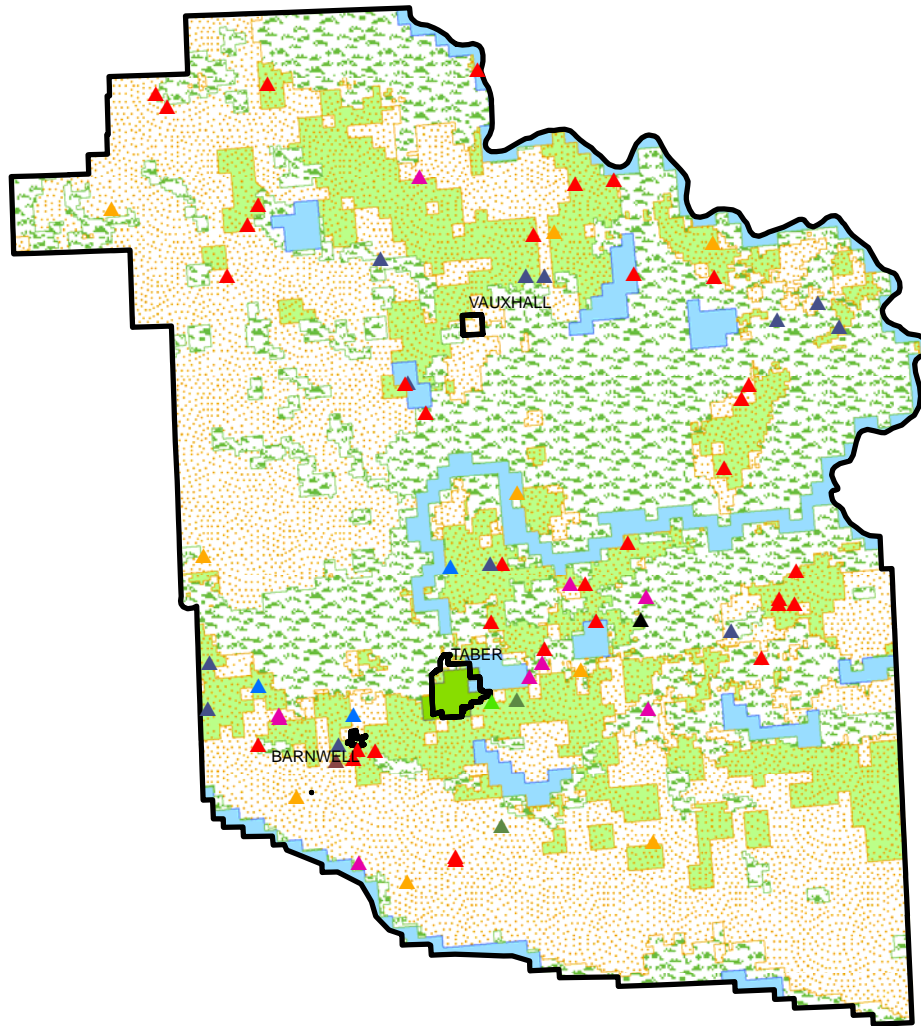

MD of Taber Landcover

MD of Taber Landcover

Feedlots

- ▲ Beef
- ▲ Broiler/chicken
- ▲ Dairy
- ▲ Farrow/finish
- ▲ Farrow/wean
- ▲ Feeder Hog
- ▲ Mixed
- ▲ Poultry/unknwn
- ▲ Turkey

LandCover

- Cropland
- Forage
- Grassland
- Urban
- Shrubs
- Trees
- Water bodies
- Wetlands