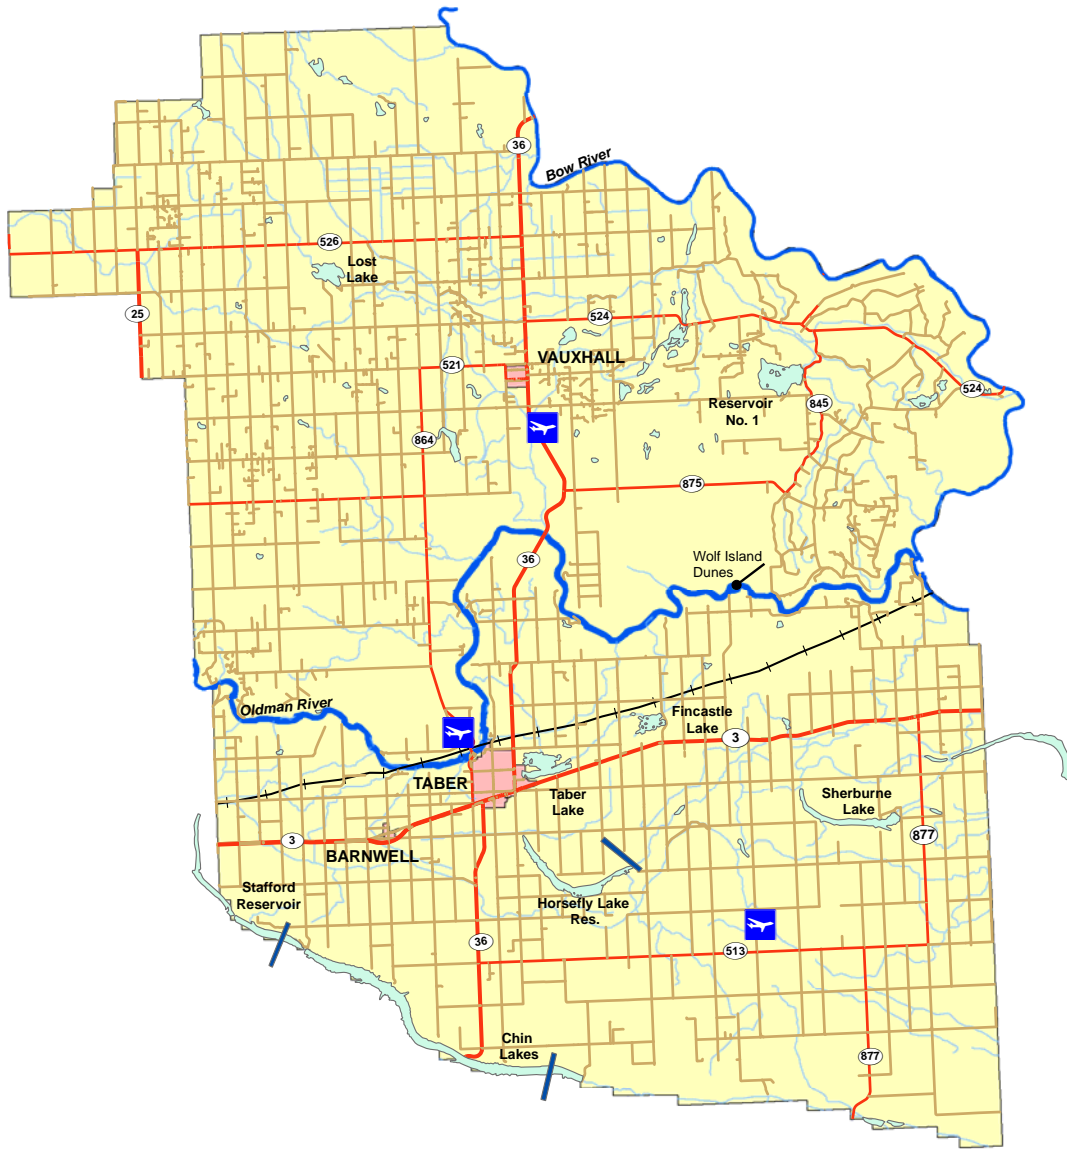

MD of Taber Overview

MD of Taber Overview

Water Features

Major River

Lakes

Dams

Transportation

Expressway / Highway

Arterial

Collector

Ramp

Airport

Rail

Wolf Island