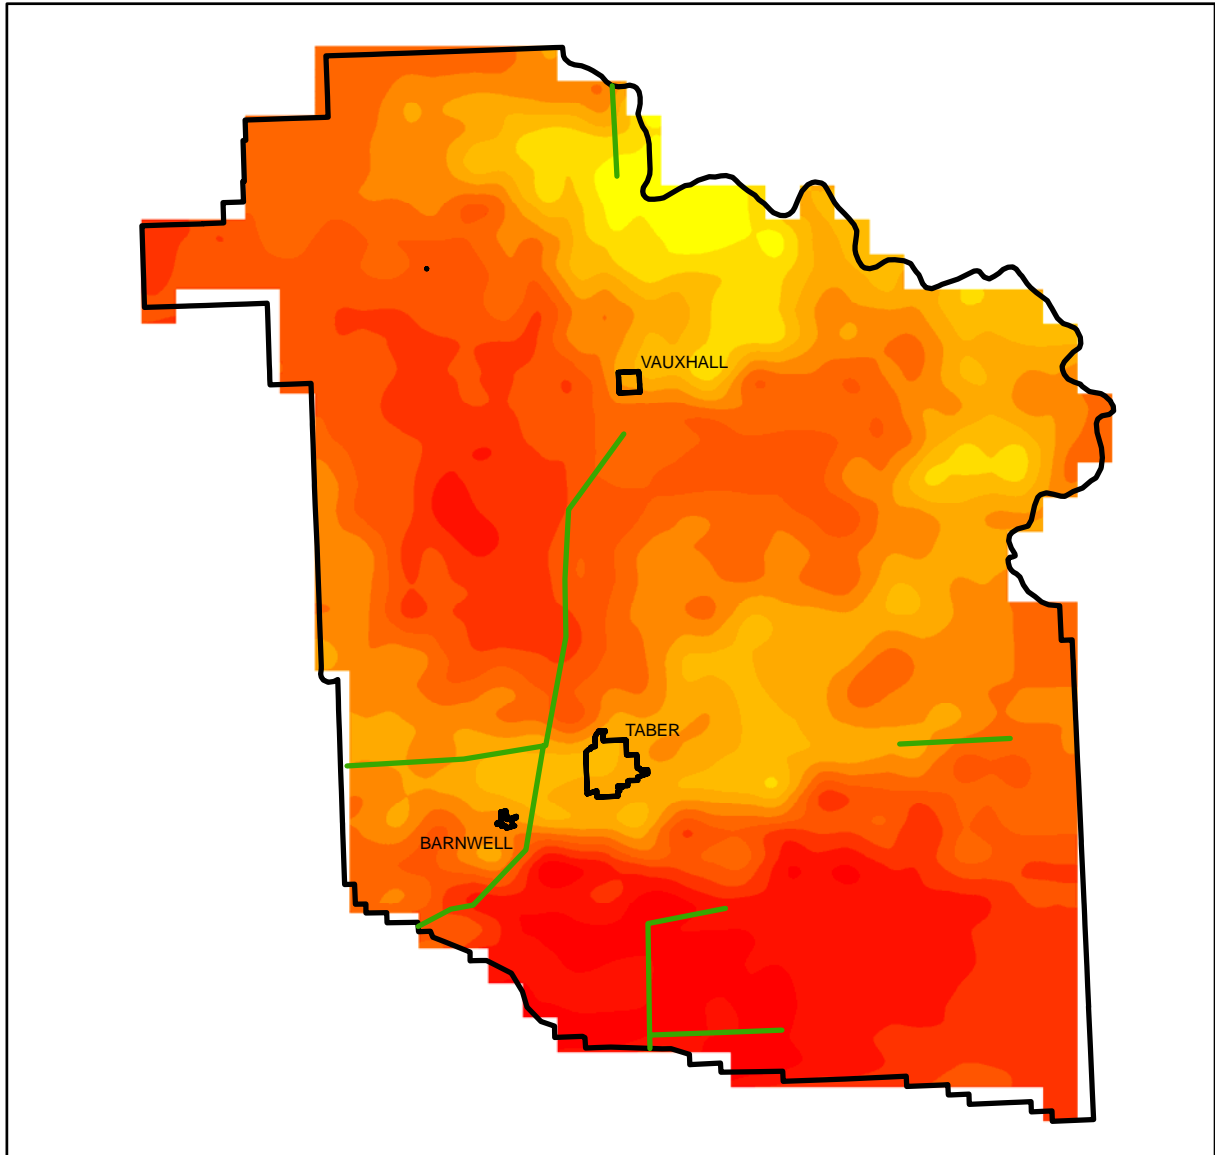

MD of Taber Mean Wind Speed (m/s)

MD of Taber Mean Wind Speed (m/s)

— Power Transmission Line

Mean Wind Speed (m/s)