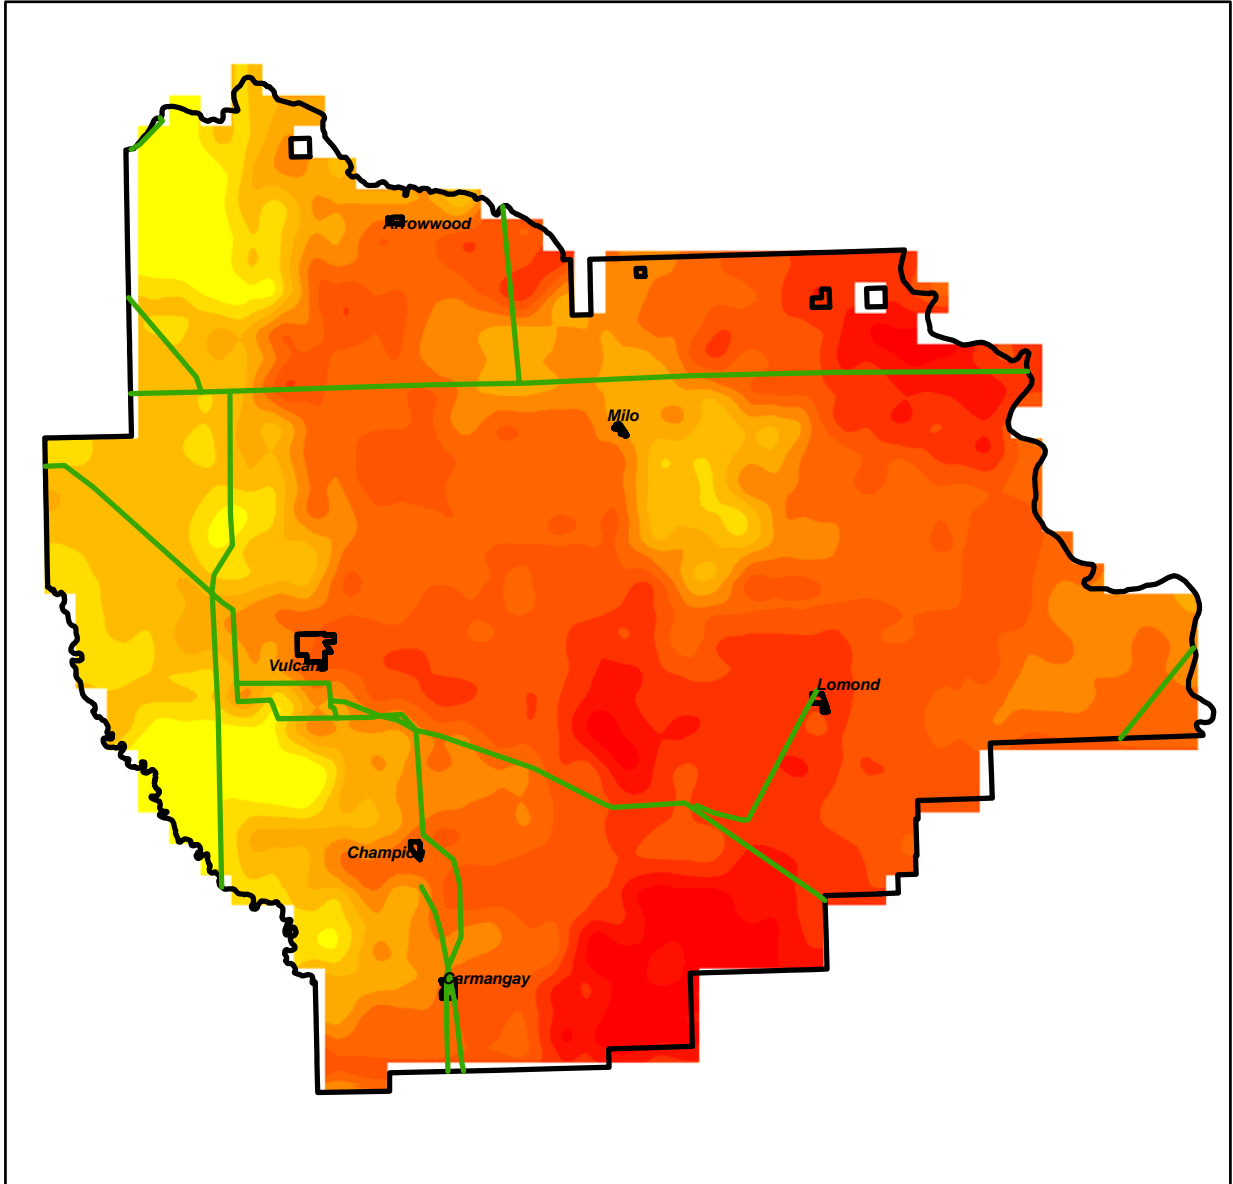

# Vulcan County Mean Wind Speed (m/s)

## Vulcan County Mean Wind Speed (m/s)