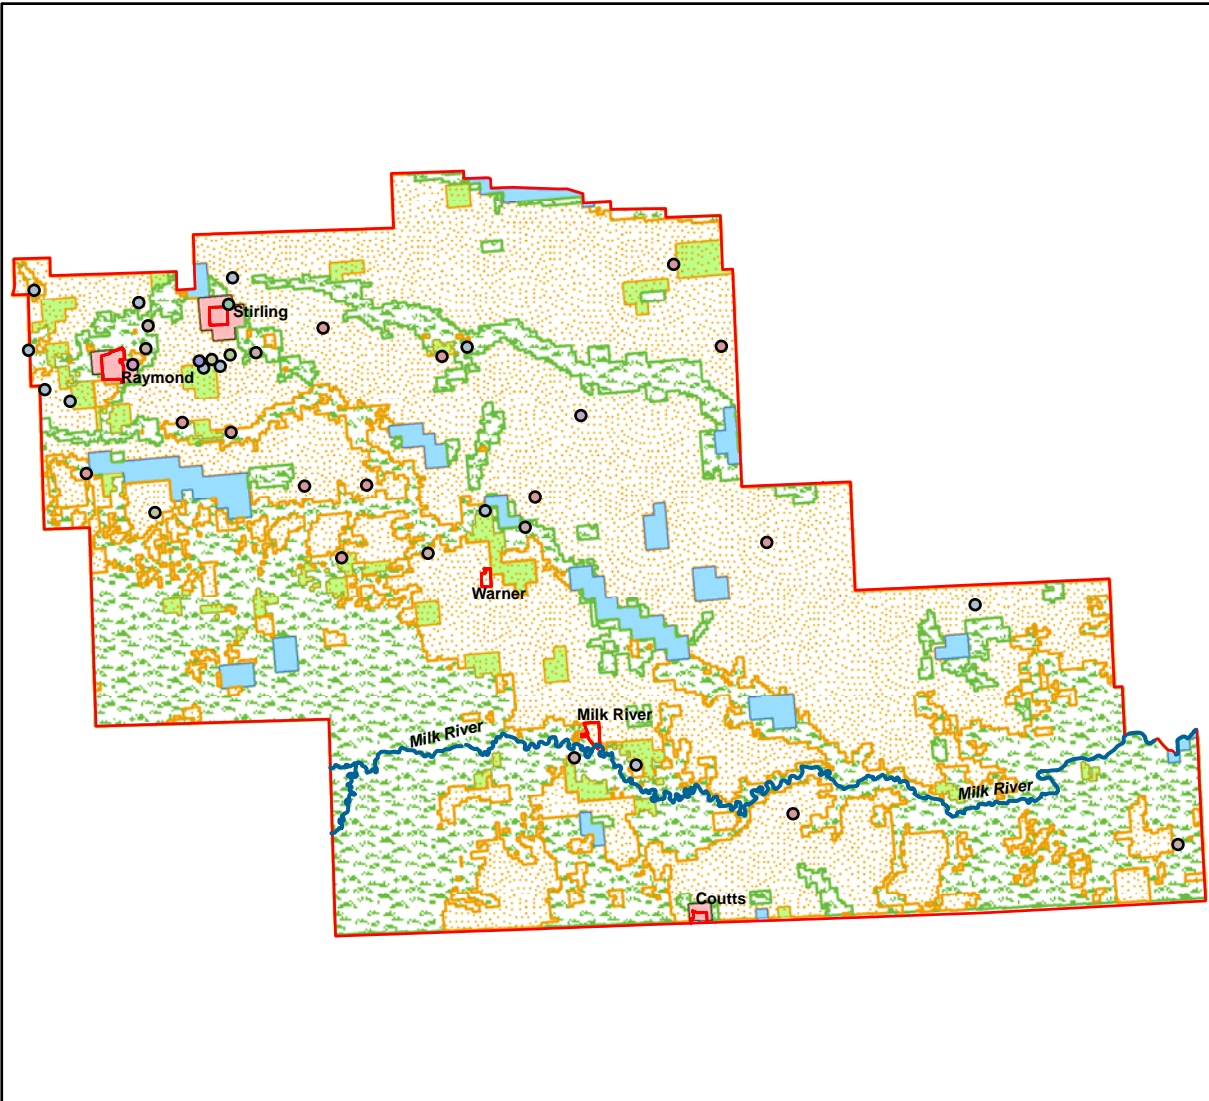

County of Warner Land Cover

County of Warner Land Cover

Feedlots

- Cattle
- Cattle, Hogs
- Cattle, Poultry
- Dairy, Cattle

- Hogs
- Hogs, Poultry
- Multi
- N/A
- Poultry

Land Cover

-  Cropland
-  Forage
-  Grassland
-  Urban Land
-  Water bodies