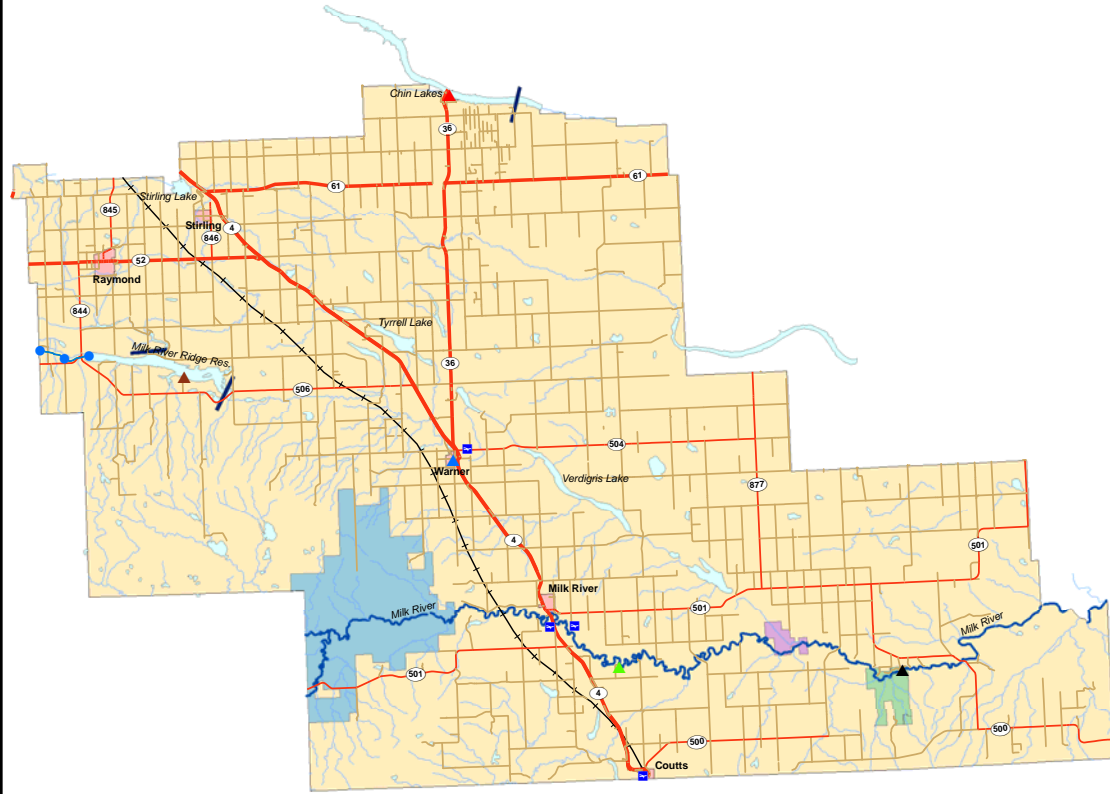

County of Warner Overview

County of Warner Overview

Water Features

- Major Rivers
- Canal
- dams
- lakes

Transportation

- Expressway / Highway
- Arterial Road
- Collector Road
- Service Road
- Ramp
- Rail
- Airport

Tourist_Areas

- Chin Reservoir Park
- Devil's Coulee Dinosaur Heritage Museum
- Goldsprings Park
- Ridge Reservoir Park
- Writing-on-stone Provincial Park

Protected Areas

- Twin River Heritage Rangeland
- Verdigris Coulee/Crown Land
- Writing-on-Stone