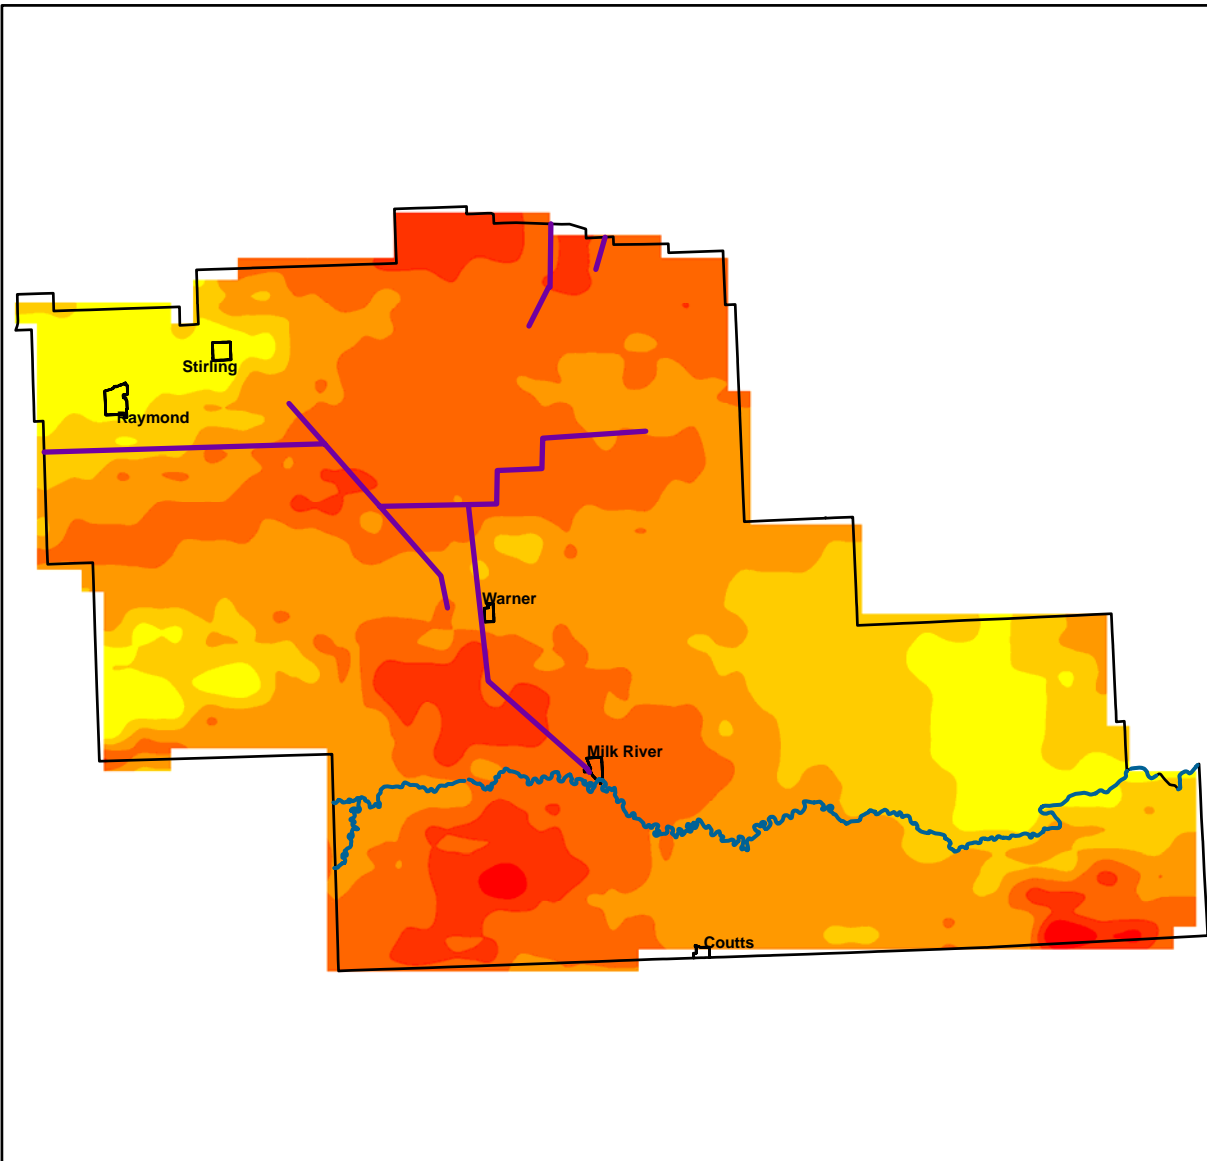

County of Warner Mean Wind Speed

County of Warner Mean Wind Speed

— Power Transmission Lines

— Major River

Mean Wind Speed (m/s)

5.5-5.9

5.9-6.3

6.3-6.7

6.7-7.1

7.1-7.5

7.5-7.9